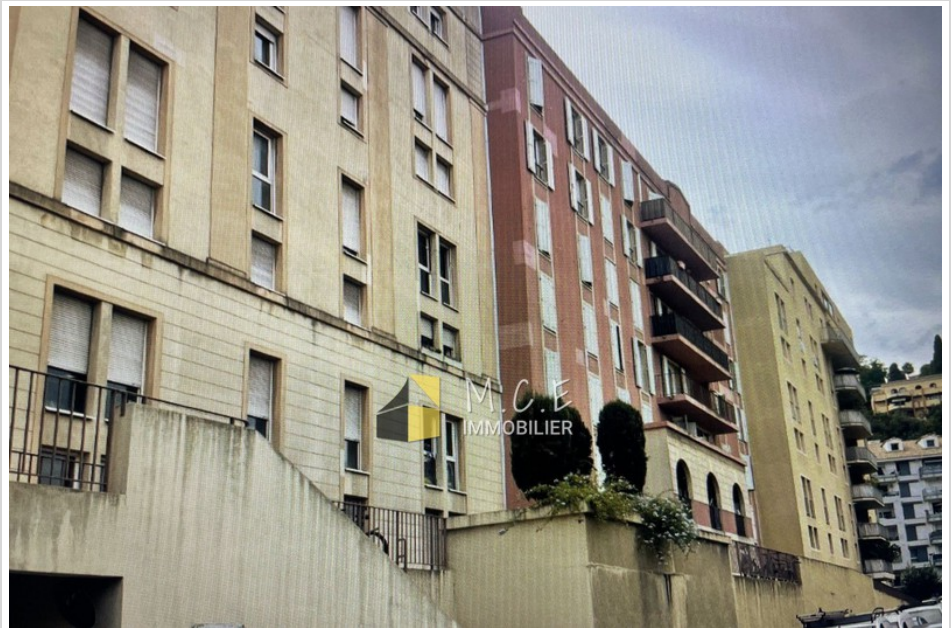

99 000 €

For sale apartment

1 room

Surface : 28 m<sup>2</sup>

Surface of the living : 17 m<sup>2</sup>

Exposition : Est

View : Citadine

Hot water : Individuelle électrique

### Apartment 660 Nice

Exclusive - Nice Pasteur - Studio in the sought-after Pasteur hospital area, quiet, close to all amenities! It consists of an entrance hall, a living room with fitted kitchen, a bathroom with toilet Double glazing - storage Low charges A cellar and underground parking complete this property!